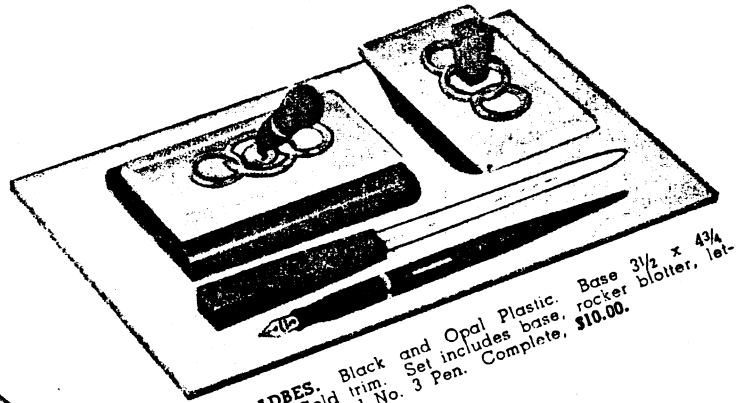

K103 ADBES. Black and Opal Plastic. inches. Gold trim. Set includes base, rocker opener and No. 3 Pen. Complete, $10.00. Base 3 1/2 x 4 3/4 inches. blotter, letter opener